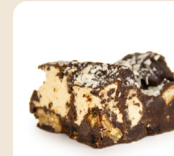

M S W G Ge F

CAMPFIRE S'MORES CREEK

Layered buttery shortbread, macadamias & toasted marshmallows folded through milk chocolate - Aussie outback meets US campfire classic.

M E S W G Ma Ge

GRANOLA GROVE

Granola, apricots, coconut, caramelised almonds, vanilla yoghurt with everyone's favourite breakfast ingredient - milk chocolate!

M S W G Ma Ge F

DARK

CLASSIC DARK DRIVE

The more mature original - fluffy marshmallows, crunchy almonds, hazelnuts, peanuts & chewy jellies in delicious dark chocolate.

S W P G A H Ge

DARK

BERRY BISCUIT BOULEVARD

A berry-loaded, dark chocolate, mascarpone twist that's equal parts fancy & irresistible.

M S W G H Ge F

CHERRY BAKLAVA BEND

Nutty pistachio, cherry-filled, dark chocolate goodness - classic baklava with a chocolatey glow-up.

M S W G P i Ge F

FIGGY WALNUT ROAD

Dark chocolate laced with figs & fudgy caramels, walnuts & raspberries jellies - decadence done right!

M S W G Wa Ge F

APPLE & BLACKBERRY AVENUE

Chewy dried apple & crisp freeze-dried blackberries scattered with shortbread crumble woven through rich dark chocolate... doesn't get much better than that.